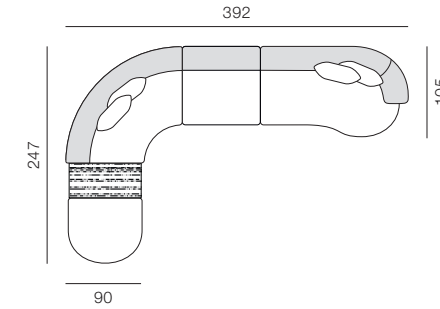

SUGGESTED LAYOUTS

DIMENSIONS in cm

SET UR1

1 x Urbana Long LF (left facing) | 170 x 105/90 cm
1 x Urbana Pouf | 75 x 85 cm

Total size: 245 x 105 cm

SET UR4

1 x Urbana Pouf | 75 x 85 cm
1 x Urbana Table | 40 x 83 cm
1 x Urbana Corner | 132 x 132 cm
1 x Urbana 1 (no arm) | 90 x 90 cm
1 x Urbana Long RF (right facing) | 170 x 90/105 cm

Total size: 392 x 247 cm

SET UR2

1 x Urbana Long LF (left facing) | 170 x 105/90 cm
1 x Urbana Table | 40 x 83 cm
1 x Urbana Long RF (right facing) | 170 x 90/105 cm

Total size: 380 x 105 cm

SET UR5

1 x Urbana Long LF (left facing) | 170 x 105/90 cm
1 x Urbana 1 (no arm) | 90 x 90 cm
1 x Urbana Table | 40 x 83 cm
1 x Urbana Corner | 132 x 132 cm
1 x Urbana 1 (no arm) | 90 x 90 cm
1 x Urbana Pouf | 75 x 85 cm