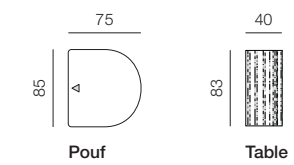

Total size: 337 x 302 cm

SUGGESTED LAYOUTS

SET UR7

- 1 x Urbana Long LF (left facing) | 170 x 105/90 cm
- 1 x Urbana 1 (no arm) | 90 x 90 cm
- 1 x Urbana Table | 40 x 83 cm
- 1 x Urbana Corner | 132 x 132 cm
- 1 x Urbana Table | 40 x 83 cm
- 1 x Urbana 1 (no arm) | 90 x 90 cm
- 1 x Urbana Long RF (right facing) | 170 x 90/105 cm

Total size: 432 x 432 cm

SET UR8

- 1 x Urbana 130 armchair | 130 x 90 cm
- 1 x Urbana 1 (no arm) | 90 x 90 cm
- 1 x Urbana Corner | 132 x 132 cm
- 1 x Urbana Table | 40 x 83 cm
- 1 x Urbana Pouf | 75 x 85 cm

Total size: 222 x 247 cm

MODULES OVERVIEW

DIMENSIONS in cm | LF (left facing) | RF (right facing)

URBANA 1

URBANA SOFA

URBANA LONG

URBANA POUF & TABLE

URBANA CORNER