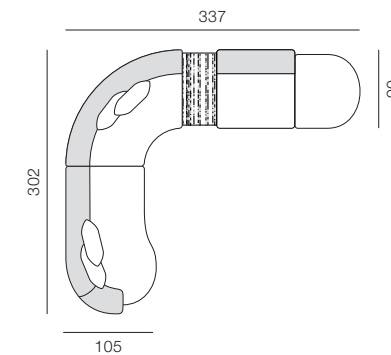

SUGGESTED LAYOUTS

DIMENSIONS in cm

SET UR1

1 x Urbana Long LF (left facing) | 170 x 105/90 cm
1 x Urbana Pouf | 75 x 85 cm

Total size: 245 x 105 cm

SET UR4

1 x Urbana Pouf | 75 x 85 cm
1 x Urbana Table | 40 x 83 cm
1 x Urbana Corner | 132 x 132 cm
1 x Urbana 1 (no arm) | 90 x 90 cm
1 x Urbana Long RF (right facing) | 170 x 90/105 cm

Total size: 392 x 247 cm

SET UR2

1 x Urbana Long LF (left facing) | 170 x 105/90 cm
1 x Urbana Table | 40 x 83 cm
1 x Urbana Long RF (right facing) | 170 x 90/105 cm

Total size: 380 x 105 cm

SET UR5

1 x Urbana Long LF (left facing) | 170 x 105/90 cm
1 x Urbana 1 (no arm) | 90 x 90 cm
1 x Urbana Table | 40 x 83 cm
1 x Urbana Corner | 132 x 132 cm
1 x Urbana 1 (no arm) | 90 x 90 cm
1 x Urbana Pouf | 75 x 85 cm

Total size: 432 x 297 cm

SET UR3

1 x Urbana Long LF (left facing) | 170 x 105/90 cm
1 x Urbana Corner | 132 x 132 cm
1 x Urbana Long RF (right facing) | 170 x 90/105 cm

Total size: 302 x 302 cm

SET UR6

1 x Urbana Long LF (left facing) | 170 x 105/90 cm
1 x Urbana Corner | 132 x 132 cm
1 x Urbana Table | 40 x 83 cm
1 x Urbana 1 (no arm) | 90 x 90 cm
1 x Urbana Pouf | 75 x 85 cm