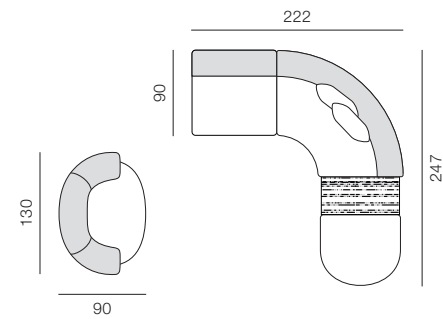

Total size: 432 x 297 cm

SET UR3

1 x Urbana Long LF (left facing) | 170 x 105/90 cm
1 x Urbana Corner | 132 x 132 cm
1 x Urbana Long RF (right facing) | 170 x 90/105 cm

Total size: 302 x 302 cm

SET UR6

1 x Urbana Long LF (left facing) | 170 x 105/90 cm
1 x Urbana Corner | 132 x 132 cm
1 x Urbana Table | 40 x 83 cm
1 x Urbana 1 (no arm) | 90 x 90 cm
1 x Urbana Pouf | 75 x 85 cm

Total size: 337 x 302 cm

SUGGESTED LAYOUTS

SET UR7

- 1 x Urbana Long LF (left facing) | 170 x 105/90 cm
- 1 x Urbana 1 (no arm) | 90 x 90 cm
- 1 x Urbana Table | 40 x 83 cm
- 1 x Urbana Corner | 132 x 132 cm
- 1 x Urbana Table | 40 x 83 cm
- 1 x Urbana 1 (no arm) | 90 x 90 cm
- 1 x Urbana Long RF (right facing) | 170 x 90/105 cm

Total size: 432 x 432 cm

SET UR8

- 1 x Urbana 130 armchair | 130 x 90 cm
- 1 x Urbana 1 (no arm) | 90 x 90 cm
- 1 x Urbana Corner | 132 x 132 cm
- 1 x Urbana Table | 40 x 83 cm
- 1 x Urbana Pouf | 75 x 85 cm

Total size: 222 x 247 cm

MODULES OVERVIEW

DIMENSIONS in cm | LF (left facing) | RF (right facing)

URBANA 1

URBANA SOFA

URBANA LONG

URBANA POUF & TABLE

URBANA CORNER