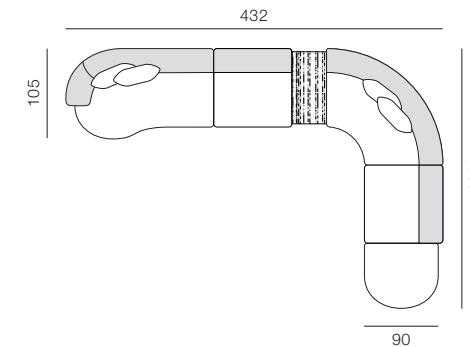

SUGGESTED LAYOUTS

DIMENSIONS in cm

SET UR1

1 x Urbana Long LF (left facing) | 170 x 105/90 cm
1 x Urbana Pouf | 75 x 85 cm

Total size: 245 x 105 cm

SET UR4

1 x Urbana Pouf | 75 x 85 cm
1 x Urbana Table | 40 x 83 cm
1 x Urbana Corner | 132 x 132 cm
1 x Urbana 1 (no arm) | 90 x 90 cm
1 x Urbana Long RF (right facing) | 170 x 90/105 cm

Total size: 392 x 247 cm

SET UR2

1 x Urbana Long LF (left facing) | 170 x 105/90 cm
1 x Urbana Table | 40 x 83 cm
1 x Urbana Long RF (right facing) | 170 x 90/105 cm

Total size: 380 x 105 cm

SET UR5

1 x Urbana Long LF (left facing) | 170 x 105/90 cm
1 x Urbana 1 (no arm) | 90 x 90 cm
1 x Urbana Table | 40 x 83 cm
1 x Urbana Corner | 132 x 132 cm
1 x Urbana 1 (no arm) | 90 x 90 cm
1 x Urbana Pouf | 75 x 85 cm