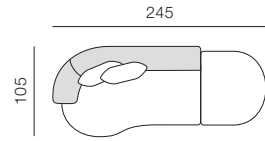

Urbana long LF + corner + 1 (no arm) + table + pouf - Valley/11 | Colin pouf XL - Clay/11

Urbana 130 armchair - Ash/01

SET UR8 : Urbana 1 (no arm) + corner + table + pouf

SET UR4 : Urbana pouf + table + corner + 1 (no arm) + long RF

SUGGESTED LAYOUTS

DIMENSIONS in cm

SET UR1

1 x Urbana Long LF (left facing) | 170 x 105/90 cm
1 x Urbana Pouf | 75 x 85 cm

Total size: 245 x 105 cm

SET UR4

1 x Urbana Pouf | 75 x 85 cm
1 x Urbana Table | 40 x 83 cm
1 x Urbana Corner | 132 x 132 cm
1 x Urbana 1 (no arm) | 90 x 90 cm
1 x Urbana Long RF (right facing) | 170 x 90/105 cm

Total size: 392 x 247 cm

SET UR2

1 x Urbana Long LF (left facing) | 170 x 105/90 cm
1 x Urbana Table | 40 x 83 cm
1 x Urbana Long RF (right facing) | 170 x 90/105 cm

Total size: 380 x 105 cm

SET UR5

1 x Urbana Long LF (left facing) | 170 x 105/90 cm
1 x Urbana 1 (no arm) | 90 x 90 cm
1 x Urbana Table | 40 x 83 cm
1 x Urbana Corner | 132 x 132 cm
1 x Urbana 1 (no arm) | 90 x 90 cm
1 x Urbana Pouf | 75 x 85 cm