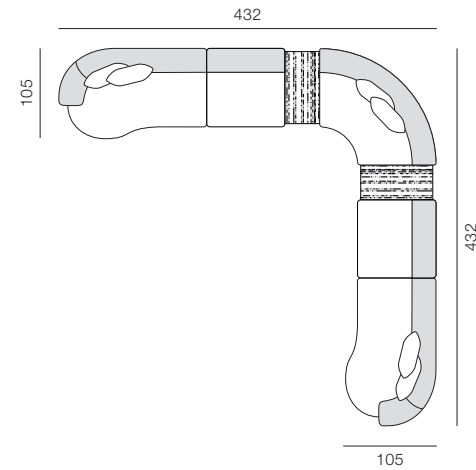

SUGGESTED LAYOUTS

DIMENSIONS in cm

SET UR1

1 x Urbana Long LF (left facing) | 170 x 105/90 cm
1 x Urbana Pouf | 75 x 85 cm

Total size: 245 x 105 cm

SET UR4

1 x Urbana Pouf | 75 x 85 cm
1 x Urbana Table | 40 x 83 cm
1 x Urbana Corner | 132 x 132 cm
1 x Urbana 1 (no arm) | 90 x 90 cm
1 x Urbana Long RF (right facing) | 170 x 90/105 cm

Total size: 392 x 247 cm

SET UR2

1 x Urbana Long LF (left facing) | 170 x 105/90 cm
1 x Urbana Table | 40 x 83 cm
1 x Urbana Long RF (right facing) | 170 x 90/105 cm

Total size: 380 x 105 cm

SET UR5

1 x Urbana Long LF (left facing) | 170 x 105/90 cm
1 x Urbana 1 (no arm) | 90 x 90 cm
1 x Urbana Table | 40 x 83 cm
1 x Urbana Corner | 132 x 132 cm
1 x Urbana 1 (no arm) | 90 x 90 cm
1 x Urbana Pouf | 75 x 85 cm

Total size: 432 x 297 cm

SET UR3

1 x Urbana Long LF (left facing) | 170 x 105/90 cm
1 x Urbana Corner | 132 x 132 cm
1 x Urbana Long RF (right facing) | 170 x 90/105 cm

Total size: 302 x 302 cm

SET UR6

1 x Urbana Long LF (left facing) | 170 x 105/90 cm
1 x Urbana Corner | 132 x 132 cm
1 x Urbana Table | 40 x 83 cm
1 x Urbana 1 (no arm) | 90 x 90 cm
1 x Urbana Pouf | 75 x 85 cm

Total size: 337 x 302 cm

SUGGESTED LAYOUTS

SET UR7

- 1 x Urbana Long LF (left facing) | 170 x 105/90 cm
- 1 x Urbana 1 (no arm) | 90 x 90 cm
- 1 x Urbana Table | 40 x 83 cm
- 1 x Urbana Corner | 132 x 132 cm
- 1 x Urbana Table | 40 x 83 cm
- 1 x Urbana 1 (no arm) | 90 x 90 cm
- 1 x Urbana Long RF (right facing) | 170 x 90/105 cm