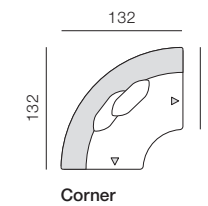

Total size: 337 x 302 cm

SUGGESTED LAYOUTS

SET UR7

- 1 x Urbana Long LF (left facing) | 170 x 105/90 cm
- 1 x Urbana 1 (no arm) | 90 x 90 cm
- 1 x Urbana Table | 40 x 83 cm
- 1 x Urbana Corner | 132 x 132 cm
- 1 x Urbana Table | 40 x 83 cm
- 1 x Urbana 1 (no arm) | 90 x 90 cm
- 1 x Urbana Long RF (right facing) | 170 x 90/105 cm

Total size: 432 x 432 cm

SET UR8

- 1 x Urbana 130 armchair | 130 x 90 cm
- 1 x Urbana 1 (no arm) | 90 x 90 cm
- 1 x Urbana Corner | 132 x 132 cm
- 1 x Urbana Table | 40 x 83 cm
- 1 x Urbana Pouf | 75 x 85 cm

Total size: 222 x 247 cm

MODULES OVERVIEW

DIMENSIONS in cm | LF (left facing) | RF (right facing)

URBANA 1

URBANA SOFA

URBANA LONG

URBANA POUF & TABLE

URBANA CORNER