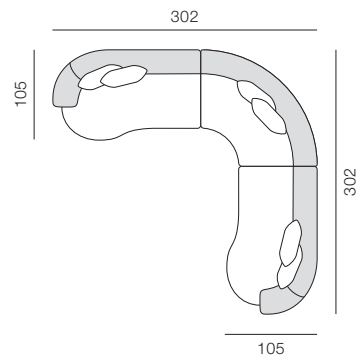

SUGGESTED LAYOUTS

DIMENSIONS in cm

SET UR1

1 x Urbana Long LF (left facing) | 170 x 105/90 cm
1 x Urbana Pouf | 75 x 85 cm

Total size: 245 x 105 cm

SET UR4

1 x Urbana Pouf | 75 x 85 cm
1 x Urbana Table | 40 x 83 cm
1 x Urbana Corner | 132 x 132 cm
1 x Urbana 1 (no arm) | 90 x 90 cm
1 x Urbana Long RF (right facing) | 170 x 90/105 cm

Total size: 392 x 247 cm

SET UR2

1 x Urbana Long LF (left facing) | 170 x 105/90 cm
1 x Urbana Table | 40 x 83 cm
1 x Urbana Long RF (right facing) | 170 x 90/105 cm

Total size: 380 x 105 cm

SET UR5

1 x Urbana Long LF (left facing) | 170 x 105/90 cm
1 x Urbana 1 (no arm) | 90 x 90 cm
1 x Urbana Table | 40 x 83 cm
1 x Urbana Corner | 132 x 132 cm
1 x Urbana 1 (no arm) | 90 x 90 cm
1 x Urbana Pouf | 75 x 85 cm

Total size: 432 x 297 cm

SET UR3

1 x Urbana Long LF (left facing) | 170 x 105/90 cm
1 x Urbana Corner | 132 x 132 cm
1 x Urbana Long RF (right facing) | 170 x 90/105 cm

Total size: 302 x 302 cm

SET UR6

1 x Urbana Long LF (left facing) | 170 x 105/90 cm
1 x Urbana Corner | 132 x 132 cm
1 x Urbana Table | 40 x 83 cm
1 x Urbana 1 (no arm) | 90 x 90 cm
1 x Urbana Pouf | 75 x 85 cm

Total size: 337 x 302 cm

SUGGESTED LAYOUTS

SET UR7

- 1 x Urbana Long LF (left facing) | 170 x 105/90 cm
- 1 x Urbana 1 (no arm) | 90 x 90 cm
- 1 x Urbana Table | 40 x 83 cm
- 1 x Urbana Corner | 132 x 132 cm
- 1 x Urbana Table | 40 x 83 cm
- 1 x Urbana 1 (no arm) | 90 x 90 cm
- 1 x Urbana Long RF (right facing) | 170 x 90/105 cm