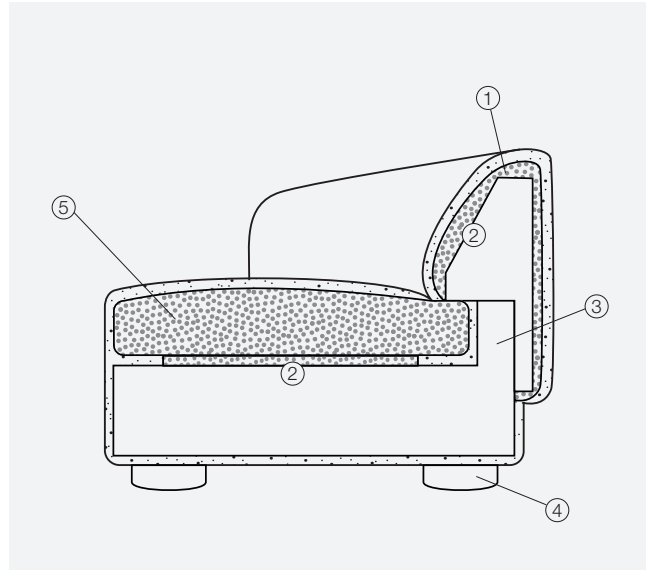

TECHNICAL SPECIFICATIONS