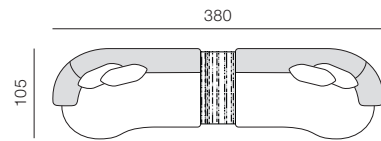

SUGGESTED LAYOUTS

DIMENSIONS in cm

SET UR1

1 x Urbana Long LF (left facing) | 170 x 105/90 cm
1 x Urbana Pouf | 75 x 85 cm

Total size: 245 x 105 cm

SET UR4

1 x Urbana Pouf | 75 x 85 cm
1 x Urbana Table | 40 x 83 cm
1 x Urbana Corner | 132 x 132 cm
1 x Urbana 1 (no arm) | 90 x 90 cm
1 x Urbana Long RF (right facing) | 170 x 90/105 cm

Total size: 392 x 247 cm

SET UR2

1 x Urbana Long LF (left facing) | 170 x 105/90 cm
1 x Urbana Table | 40 x 83 cm
1 x Urbana Long RF (right facing) | 170 x 90/105 cm

Total size: 380 x 105 cm

SET UR5

1 x Urbana Long LF (left facing) | 170 x 105/90 cm
1 x Urbana 1 (no arm) | 90 x 90 cm
1 x Urbana Table | 40 x 83 cm
1 x Urbana Corner | 132 x 132 cm
1 x Urbana 1 (no arm) | 90 x 90 cm
1 x Urbana Pouf | 75 x 85 cm